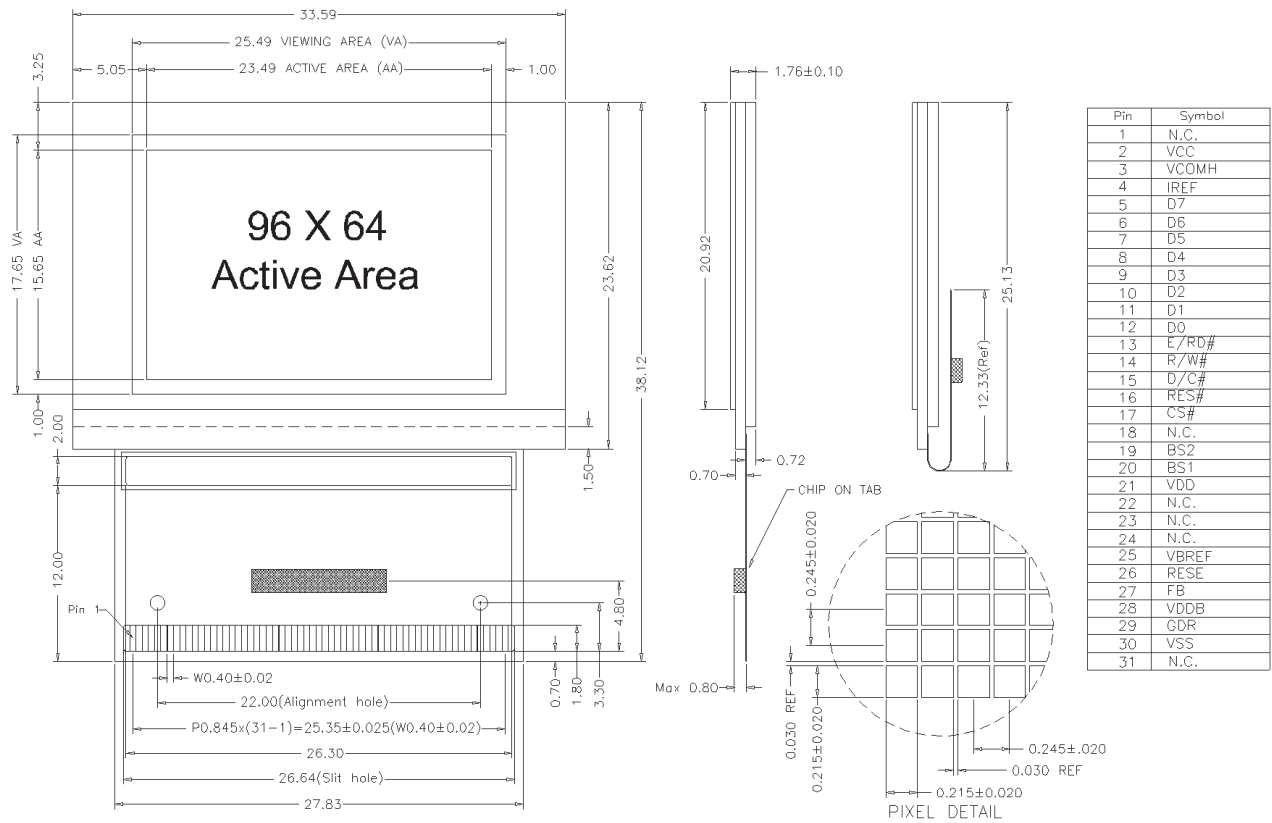

OLED DISPLAY SOLUTIONS

Pictiva™ 1.1-inch 96x64 OLED display

OS096064Px11MxxB10

Features

- Long-life OLED: up to 40K hrs lifetime to 50% luminance
- RoHS Compliant
- 4 color options
- High brightness, Fast response
- High-contrast, 180° viewing angle
- Ultra-thin structure
- Low power consumption

Specifications

Display Format	96 Columns x 64 Rows				
Diagonal	1.1 inch				
Pixel Pitch	0.245 mm x 0.245 mm				
Color, Luminance & Lifetime	Color On Demand	CIE x	CIE y	cd/m ²	Lifetime hrs, 25°C
	Elegance Yellow	0.46	0.54	100/200*	40K/10K*
	Lime Green	0.37	0.62	100	10K
	Tiger Orange	0.63	0.37	60	10K
	Galaxy White	0.25	0.25	35	TBA
Grayscale	1 or 4 bit				
Active Area	23.49 (W) X 15.65 (H) mm				
Module Size	33.59 (W) X 38.12 (H) X 1.72 (T) mm				
Viewing Angle	180°				
Contrast Ratio	2000:1 dark ambient				
Temperature	-30°C to +70°C Operating				
Voltage	2.4V – 3.5V (Logic) 12V – 13V (OLED Supply)				
Power	0.05 mW (Sleep Mode)				
Interface	Parallel or Serial, TAB interconnect				
Driver	SSD1303/SDD0323 on TAB				
Weight	2.95g nominal				

* High Brightness Mode

Mechanical Dimensions and Pin Description

Ordering Information

Part Number	Order Number	Description
1-bit		
OS096064PN11MY0B10	Q65110A3348	Pictiva™ 1.1 inch 96x64 OLED Display, Elegance Yellow
OS096064PN11MG1B10	Q65110A4052	Pictiva™ 1.1 inch 96x64 OLED Display, Lime Green
OS096064PN11MO1B10	Q65110A4053	Pictiva™ 1.1 inch 96x64 OLED Display, Tiger Orange
OS096064PN11MW1B10	Q65110A4163	Pictiva™ 1.1 inch 96x64 OLED Display, Galaxy White
4-bit		
OS096064PK11MY0B10	Q65110A4054	Pictiva™ 1.1 inch 96x64 OLED Display, Elegance Yellow
OS096064PK11MG1B10	Q65110A4585	Pictiva™ 1.1 inch 96x64 OLED Display, Lime Green
OS096064PK11MO1B10	Q65110A4586	Pictiva™ 1.1 inch 96x64 OLED Display, Tiger Orange
OS096064PK11MW1B10	Q65110A4701	Pictiva™ 1.1 inch 96x64 OLED Display, Galaxy White